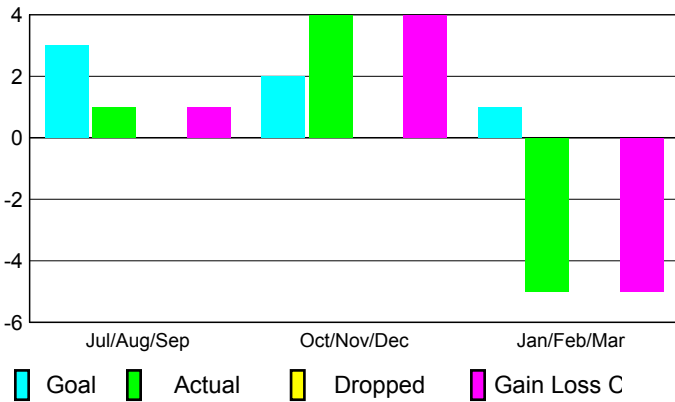

2008-2009 GMT Quarterly Report for District (or Undistricted) **District 323 G1**

GMT: **KAMLESH JAIN**

Location: **INDIA**

GMT CA: **6**

CLUBS

Club Results 2008-2009

Clubs 2007-2008

Month	New Club Goal	Actual New Clubs	Actual Dropped Clubs	Gain/Loss of Clubs	Gain/Loss of Clubs
Jul/Aug/Sep	3	1	0	1	1
Oct/Nov/Dec	2	4	0	4	0
Jan/Feb/Mar	1	-5	0	-5	0
Totals	6	0	0	0	1

Club Results 2008-2009

Goal, New, Dropped, Gain/Loss

Comparison of Club Gain/Loss

Current Year Compared to the Previous Year

YTD Status Quo Clubs 2008-2009

Status Quo Clubs Compared to Status Quo Members

MEMBERSHIP

Membership Results 2008-2009

Membership 2007-2008

Month	Net Memb Goal	Actual New Memb	Actual Dropped Memb	Gain/Loss of Memb	Gain/Loss of Memb
Jul/Aug/Sep	45	47	-85	-38	37
Oct/Nov/Dec	65	137	-44	93	53
Jan/Feb/Mar	10	196	-56	140	116
Totals	120	380	-185	195	206