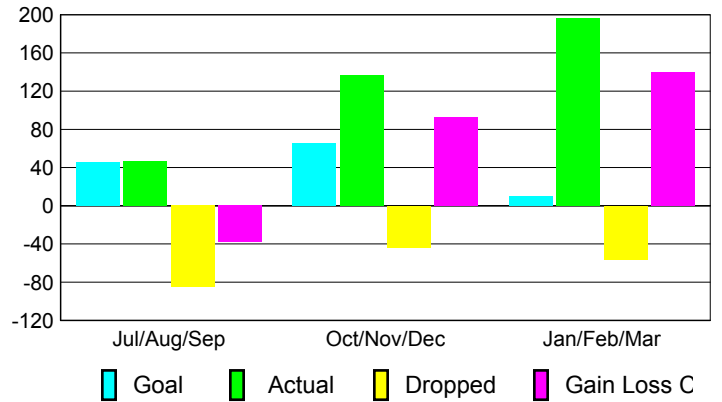

Membership Results 2008-2009

Goal, New, Dropped, Gain/Loss