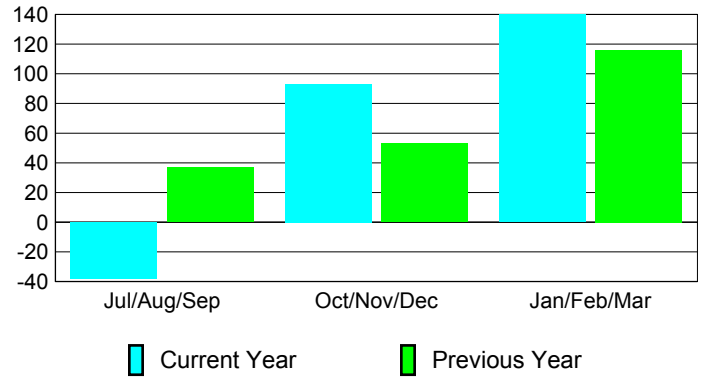

Membership Results 2008-2009

Membership 2007-2008

Month	Net Memb Goal	Actual New Memb	Actual Dropped Memb	Gain/Loss of Memb	Gain/Loss of Memb
Jul/Aug/Sep	45	47	-85	-38	37
Oct/Nov/Dec	65	137	-44	93	53
Jan/Feb/Mar	10	196	-56	140	116
Totals	120	380	-185	195	206

Membership Results 2008-2009

Goal, New, Dropped, Gain/Loss

Comparison of Membership Gain/Loss

Current Year Compared to the Previous Year

Gender Comparison 2008-2009