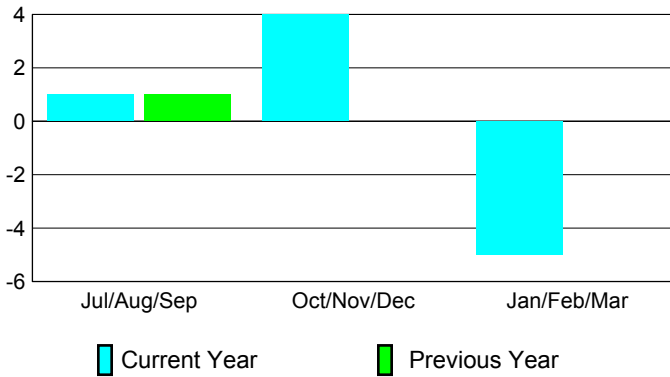

2008-2009 GMT Quarterly Report for District (or Undistricted) **District 323 G1**

GMT: **KAMLESH JAIN**

Location: **INDIA**

GMT CA: **6**

CLUBS

Club Results 2008-2009

Clubs 2007-2008

Month	New Club Goal	Actual New Clubs	Actual Dropped Clubs	Gain/Loss of Clubs	Gain/Loss of Clubs
Jul/Aug/Sep	3	1	0	1	1
Oct/Nov/Dec	2	4	0	4	0
Jan/Feb/Mar	1	-5	0	-5	0
Totals	6	0	0	0	1

Club Results 2008-2009

Goal, New, Dropped, Gain/Loss

Comparison of Club Gain/Loss

Current Year Compared to the Previous Year

YTD Status Quo Clubs 2008-2009

Status Quo Clubs Compared to Status Quo Members

MEMBERSHIP