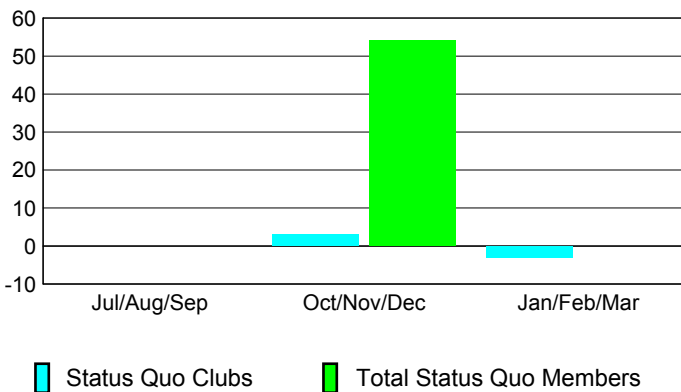

Club Results 2008-2009

Goal, New, Dropped, Gain/Loss

Comparison of Club Gain/Loss

Current Year Compared to the Previous Year

YTD Status Quo Clubs 2008-2009

Status Quo Clubs Compared to Status Quo Members

MEMBERSHIP

Membership Results 2008-2009

Membership 2007-2008

Month	Net Memb Goal	Actual New Memb	Actual Dropped Memb	Gain/Loss of Memb	Gain/Loss of Memb
Jul/Aug/Sep	45	47	-85	-38	37
Oct/Nov/Dec	65	137	-44	93	53
Jan/Feb/Mar	10	196	-56	140	116
Totals	120	380	-185	195	206